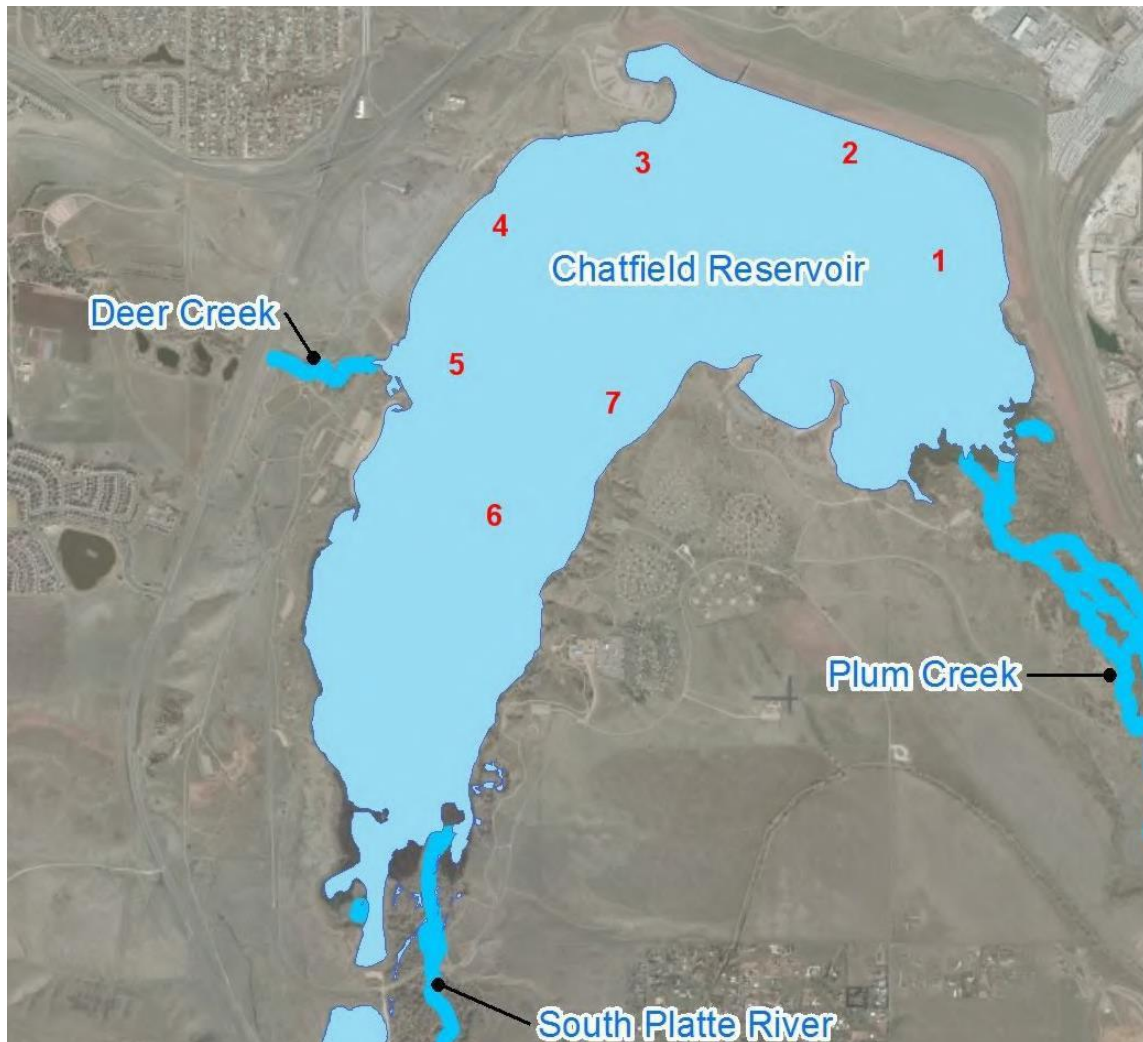

2017 Chatfield Mark Locations

Map locations are approximate. GPS measured at drop in.

GPS Coordinates

- | | | |
|-----|---------------|----------------|
| #1. | 39°32' 6" N, | 105° 03' 15" W |
| #2. | 39°33' 2" N, | 105° 03' 27" W |
| #3. | 39°33' 21" N, | 105° 03' 50" W |
| #4. | 39°33' 13" N, | 105° 04' 16" W |
| #5. | 39°32' 5" N, | 105° 04' 42" W |
| #6. | 39°32' 14" N, | 105° 04' 43" W |
| #7. | 39°32' 36" N, | 105° 04' 9" W |